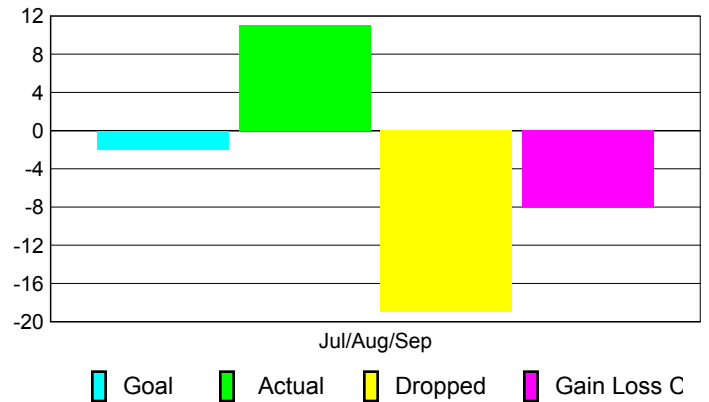

Membership Results 2010-2011

Goal, New, Dropped, Gain/Loss

Comparison of Membership Gain/Loss

Current Year Compared to the Previous Year